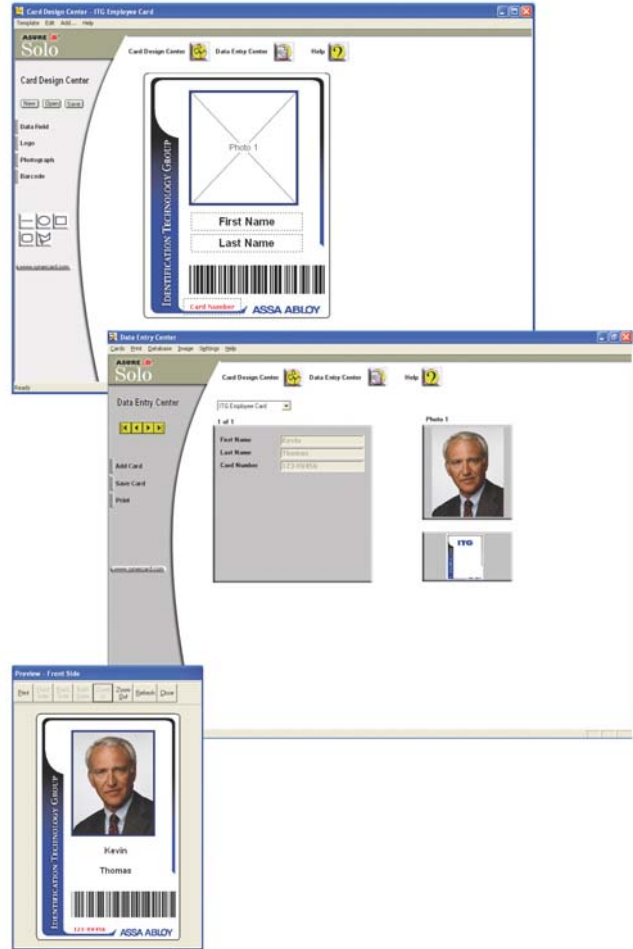

Key Features

- Easy to use drag and drop card design tools
- Import logos and backgrounds into the design for personalized and professional looking cards
- Add barcodes used by Time & Attendance and data collections applications
- Store up to 5 card designs
- Store up to 200 cardholder records and photos
- Quickly capture photos with Imago camera or any TWAIN compliant capture device
- Search for a specific cardholder record
- Customizable data entry screen
- Support for most all Windows compatible card printers
- Upgrade to Asure ID Express™ or Asure ID Enterprise™ with ease

Asure ID Solo™ is part of the Asure ID Family Of Products™ which offers a complete line of digital identity and photo card management software solutions that are simple to learn, more powerful, loaded with useful features and flexible enough to improve the issuance and management of advanced photo ID cards for virtually any size and any kind of enterprise.

Printing Photo ID Cards Has Never Been This Simple Or This Affordable!

ASURE ID[®]

Solo

More Features At Less Cost!

Asure ID Solo™ is the result of Synercard's research into the needs of digital identity and photo card management software users. They told us what they'd like to see and we built a product they love to use. Amazingly, we made it even more affordable!

Easy To Learn, Easy To Use!

Using Asure ID Solo's intuitive card design tools, users can easily create and print professional looking cards with variable data, barcodes, backgrounds and logos.

Minimum System Requirements